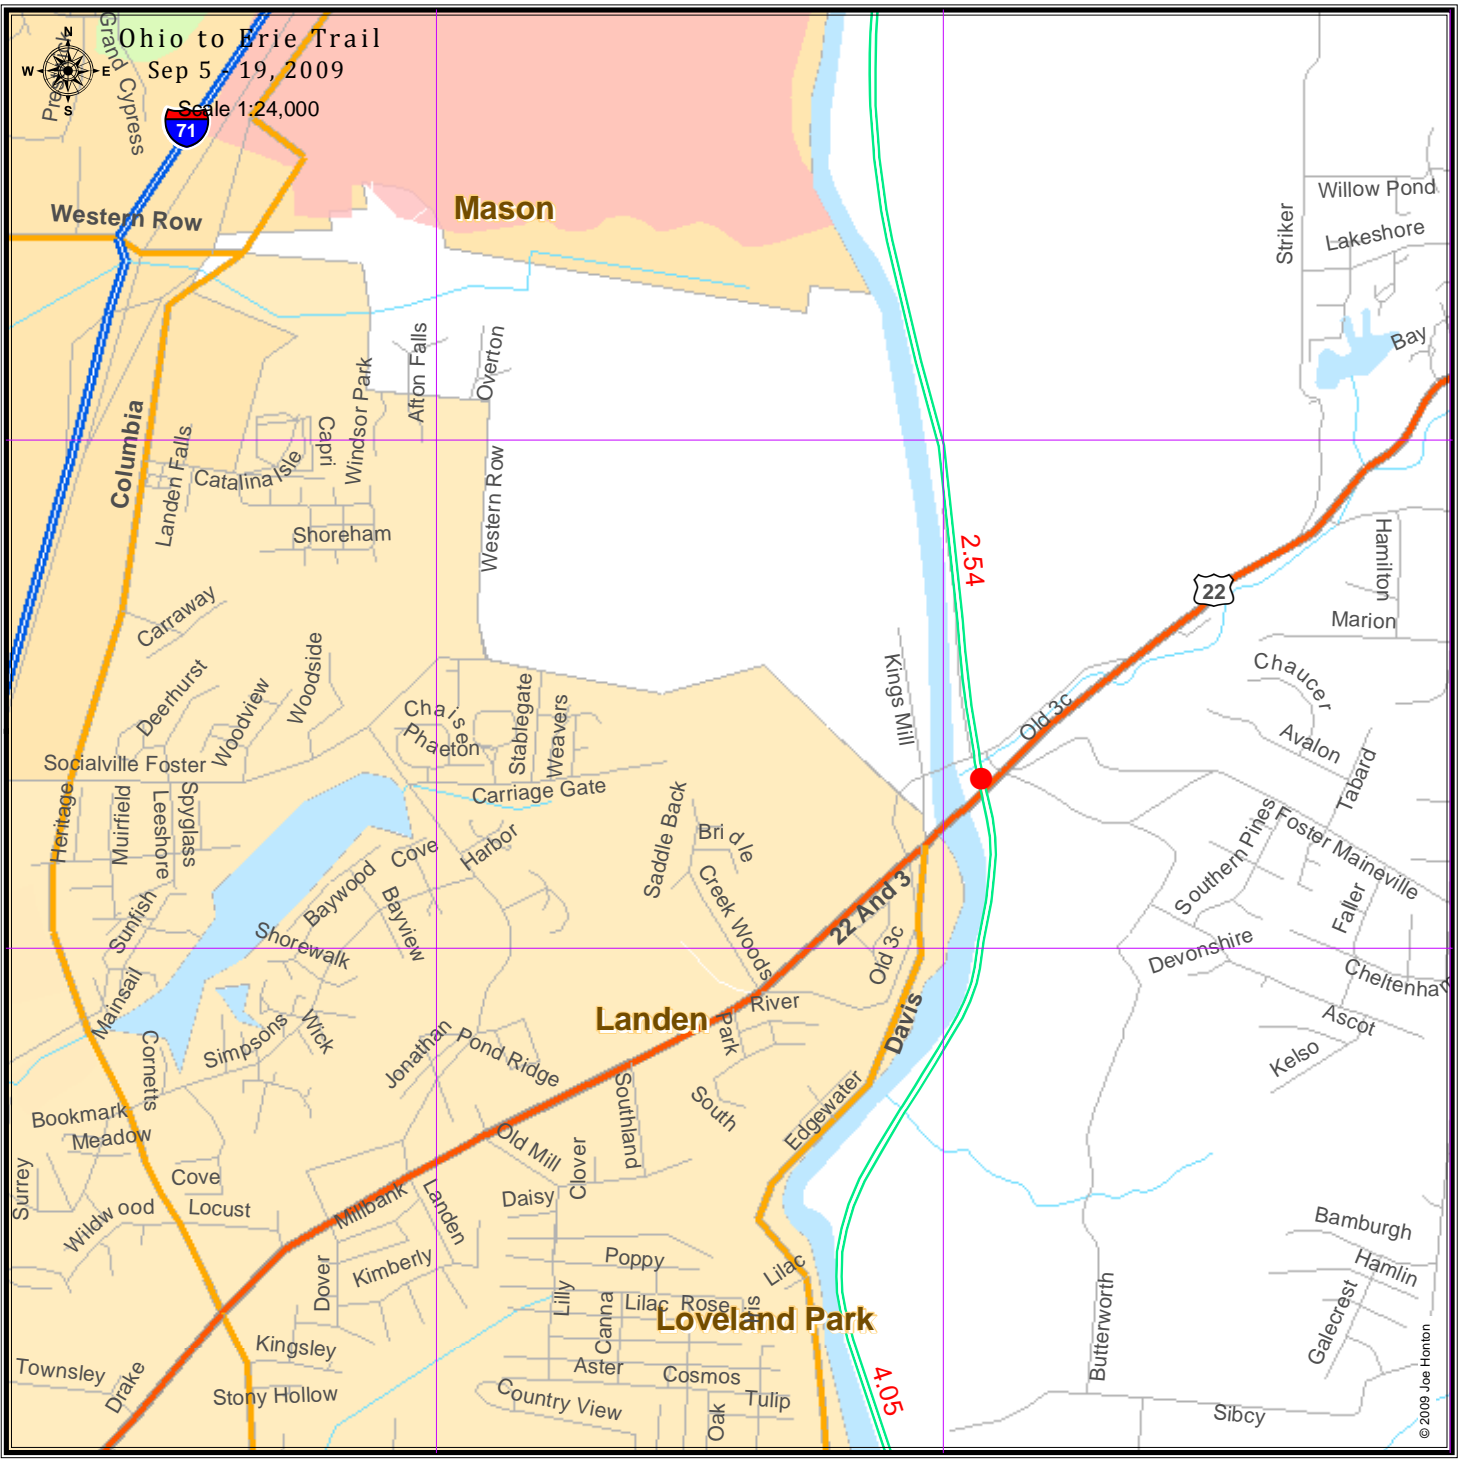

Ohio to Erie Trail

Sep 5 - 19, 2009

Scale 1:24,000

2.54

4.05