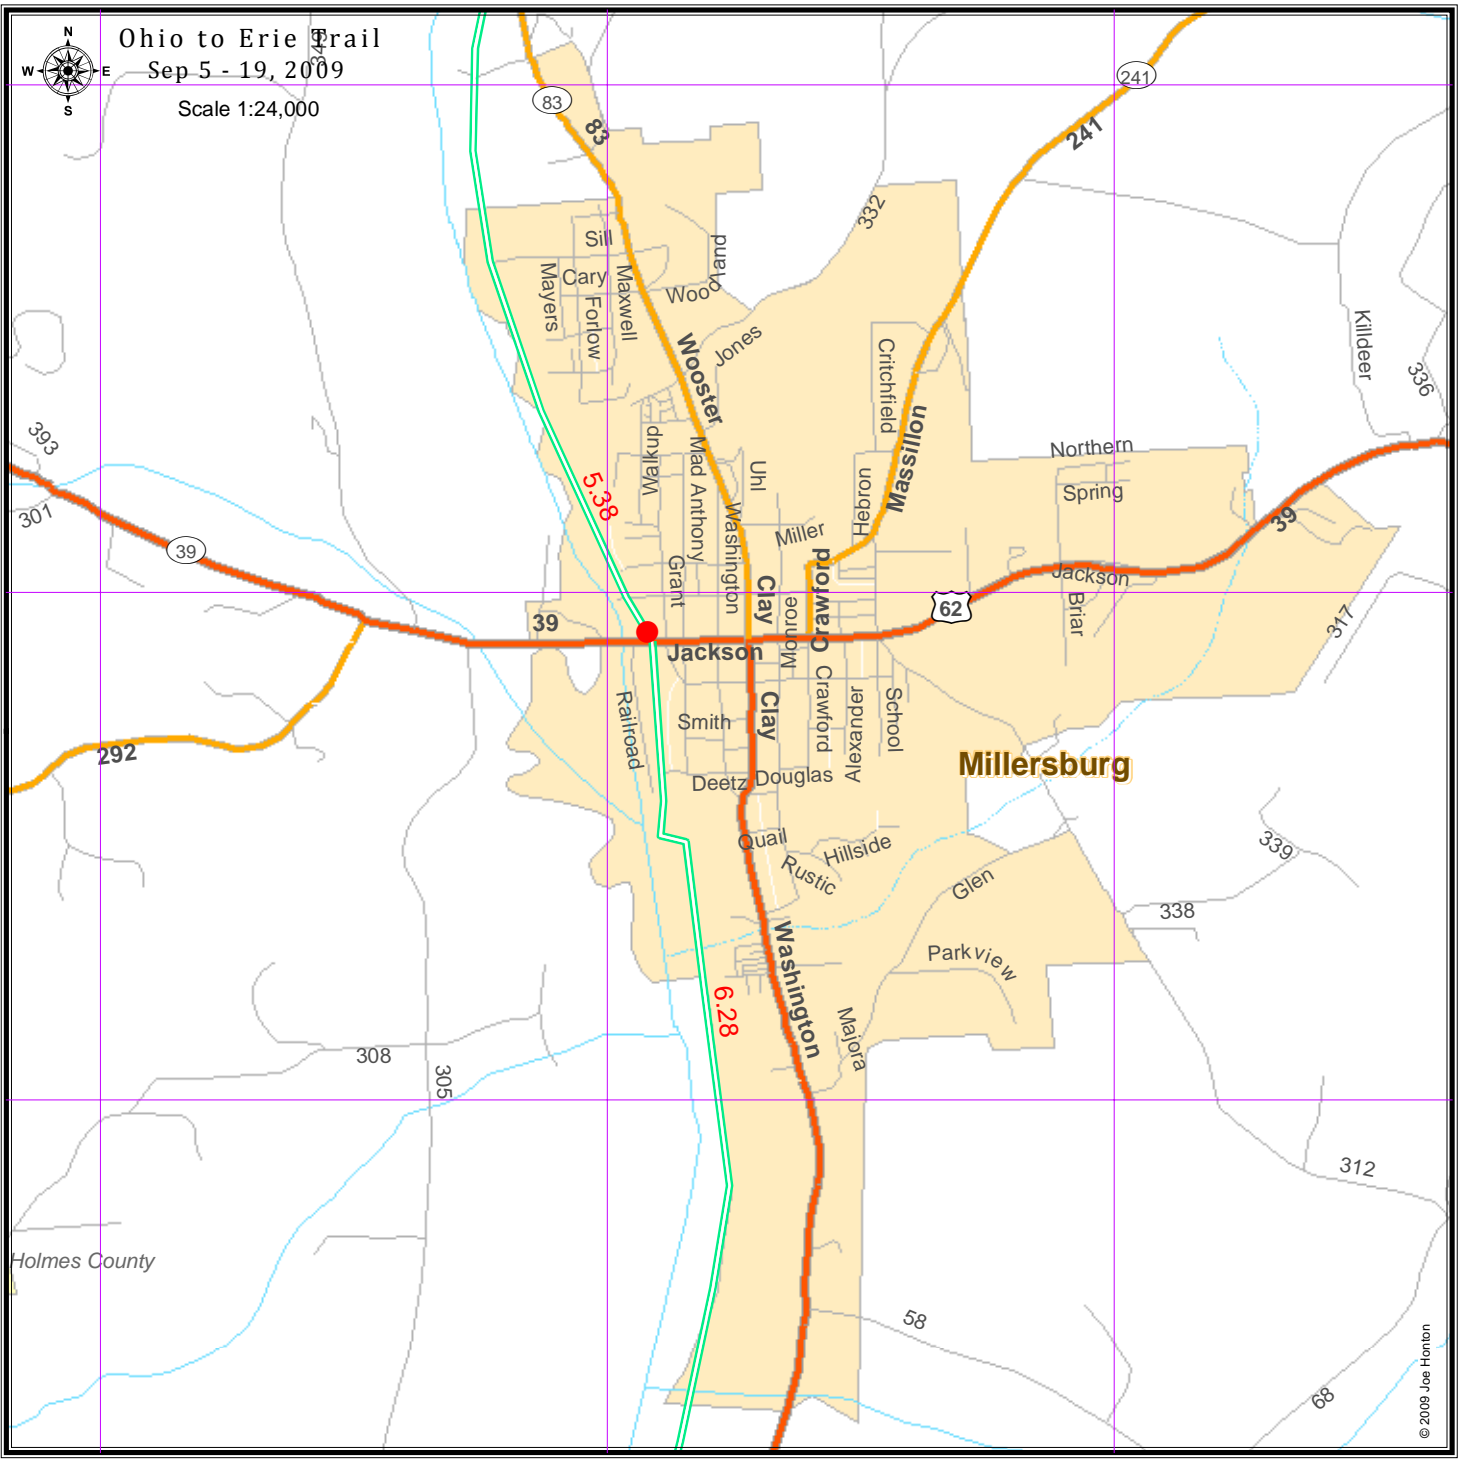

Ohio to Erie Trail

Sep 5 - 19, 2009

Scale 1:24,000

Holmes County