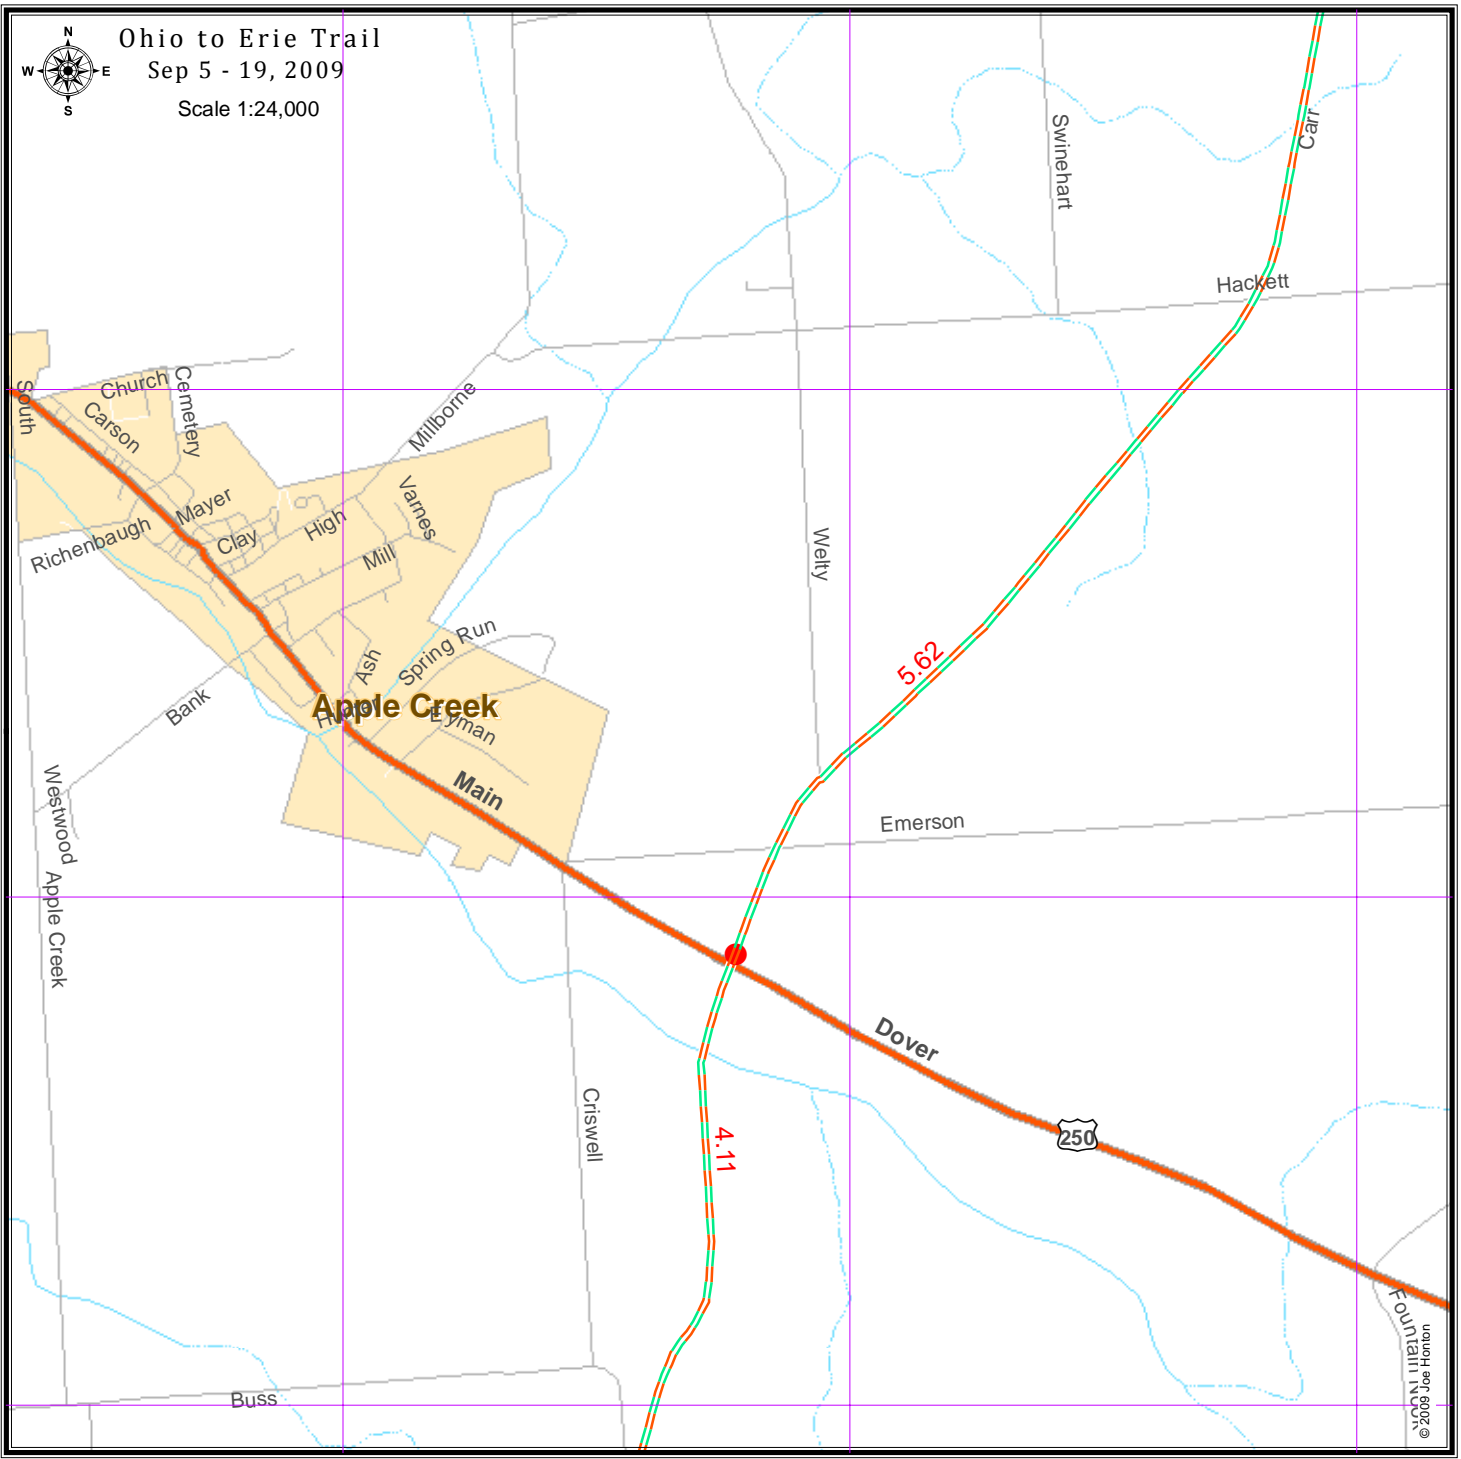

Ohio to Erie Trail

Sep 5 - 19, 2009

Scale 1:24,000

FOUNTAIN
© 2008 Joe Horton